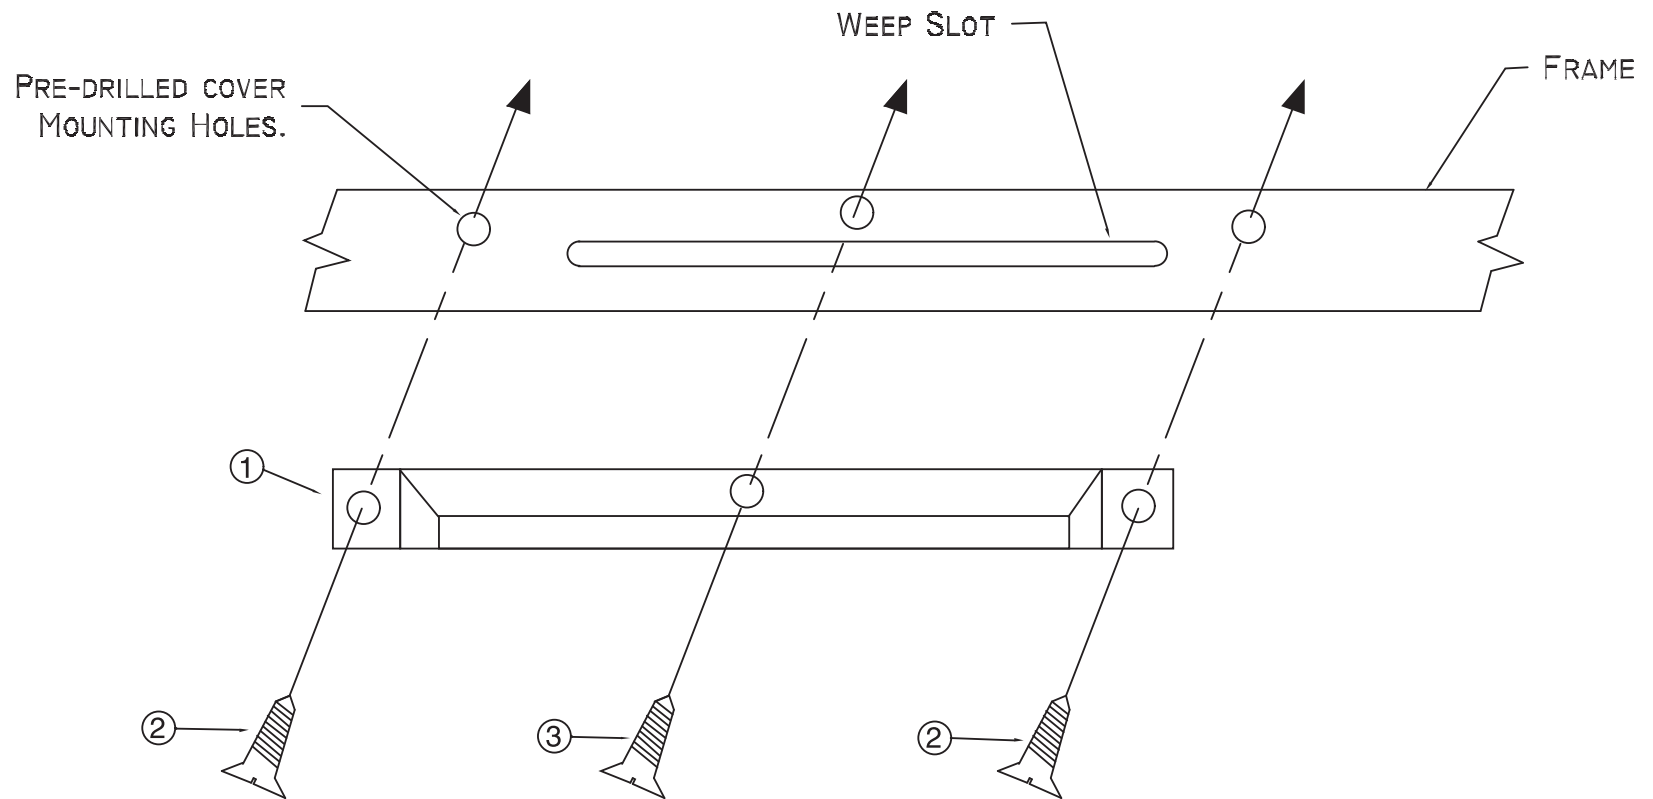

WEEP SLOT COVERS

NOTES:

- ① #1162540 (BLACK) OR #1162440 (SILVER) OR #1162770 (WHITE) WEEP COVER.
- ② #4930010 6X1/4" P.H. SELF TAPPING SCREWS.
- ③ #4930220 6X7/16" P.H. SELF TAPPING SCREWS.