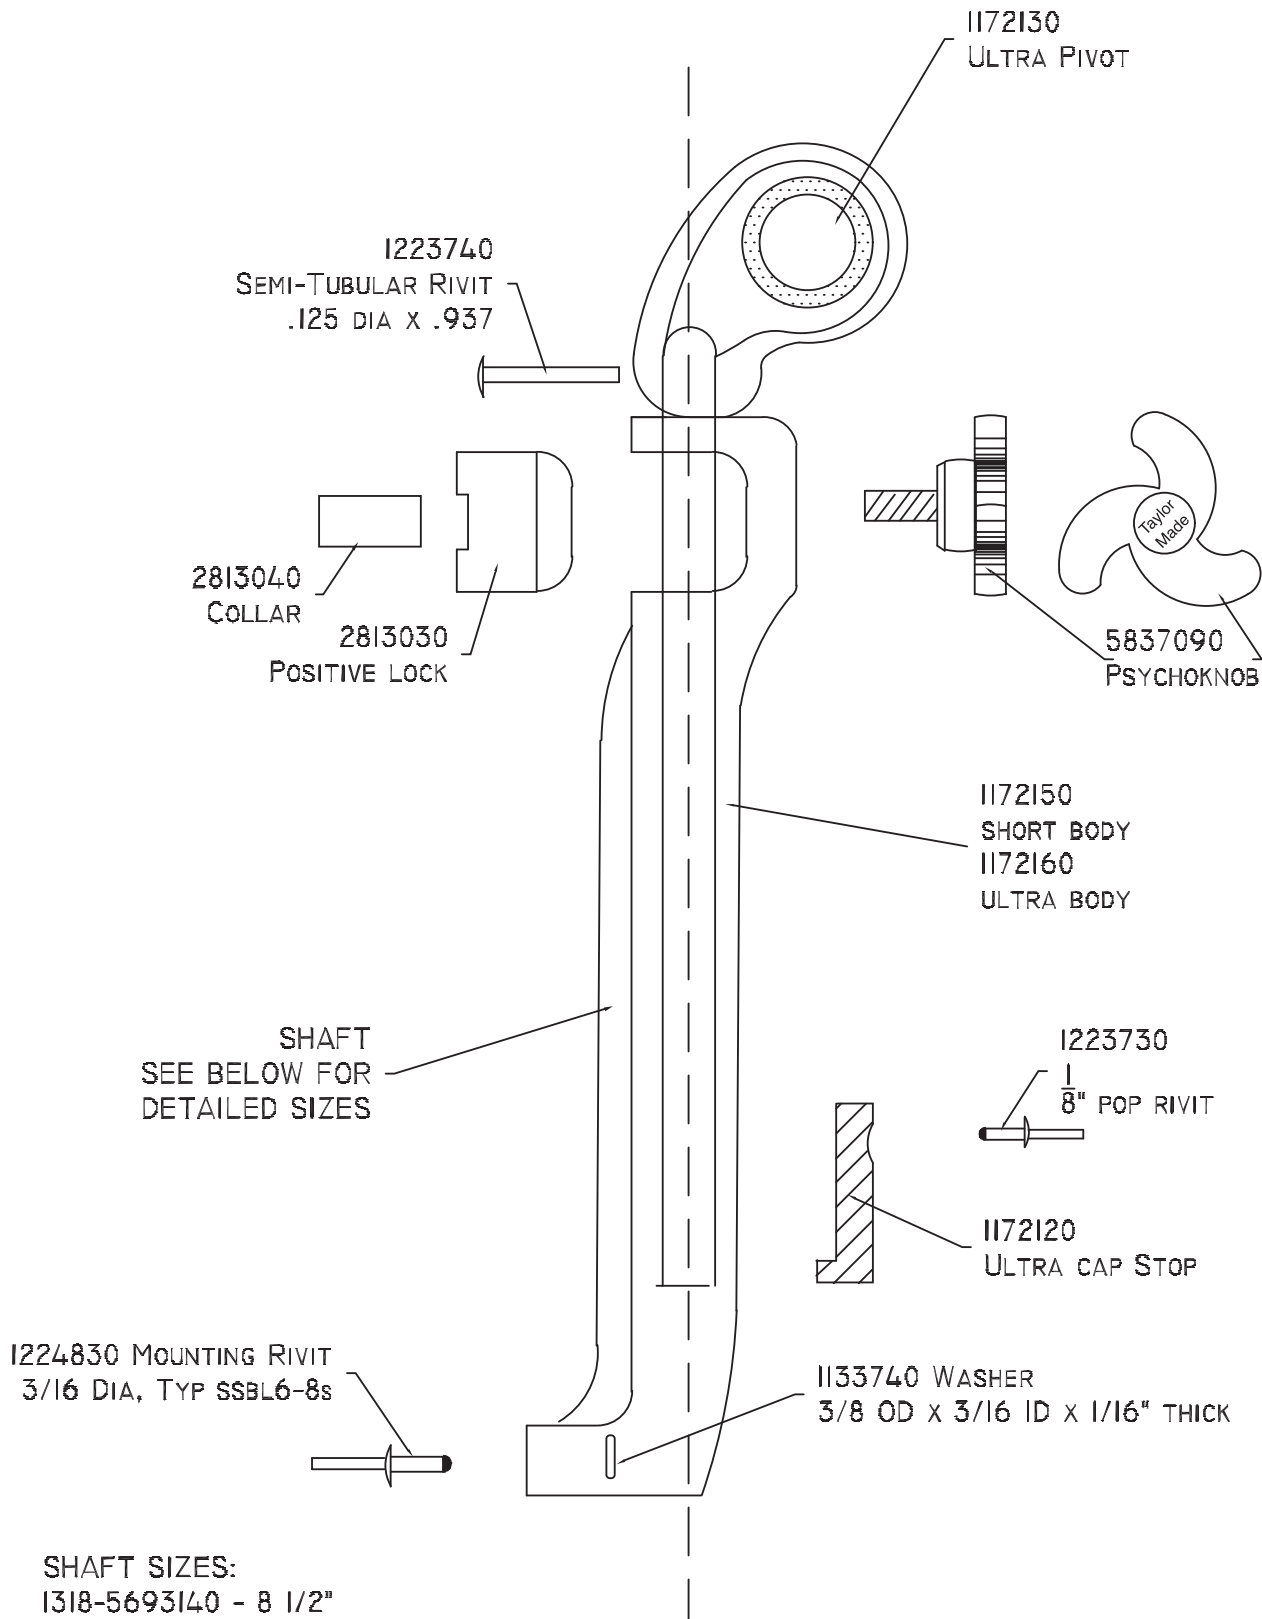

REV	DESCRIPTION:	DATE:	BY:
-			
-			

SHAFT SIZES:

- 1318-5693140 - 8 1/2"
- 1717-5693150 - 12 3/4"
- 1818-5693150 - 12 3/4"
- 2020-5693160 - 14"

TAYLOR MADE SYSTEMS NEW YORK	
BOAT: -	
DESC: HATCH ARM	
DATE: 02/26/98	CODE: -
ENG: B	DET: EGH 06/22/99